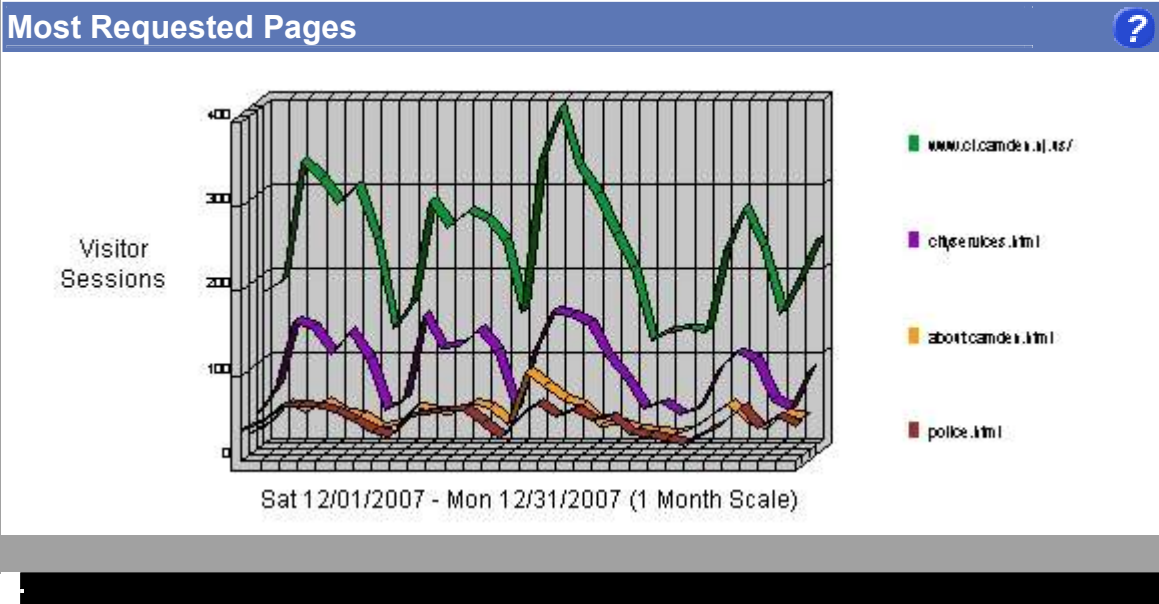

### General Statistics

The Visitor Profile by Regions graph identifies the general location of the visitors to your Web site. The General Statistics table includes statistics on the total activity for this web site during the designated time frame.

#### Visitor Profile by Regions

#### Statistics

Report Range: 12/01/2007 00:00:00 - 12/31/2007 23:59:59

<b>Hits</b>	Entire Site (Successful)	545,611
	Average Per Day	17,600
	Home Page	16,385
<b>Page Views</b>	Page Views (Impressions)	64,143
	Average Per Day	2,080
	Document Views	64,139
<b>Visitor Sessions</b>	Visitor Sessions	31,118
	Average Per Day	1,003
	Average Visitor Session Length	00:10:51
	International Visitor Sessions	0%
	Visitor Sessions of Unknown Origin	100%
	Visitor Sessions from United States	0%
<b>Visitors</b>	Unique Visitors	15,068
	Visitors Who Visited Once	12,346

#### Most Requested Pages

This section identifies the most popular web site pages and how often they were accessed. The average time a visitor spends viewing a page is also indicated in the table.