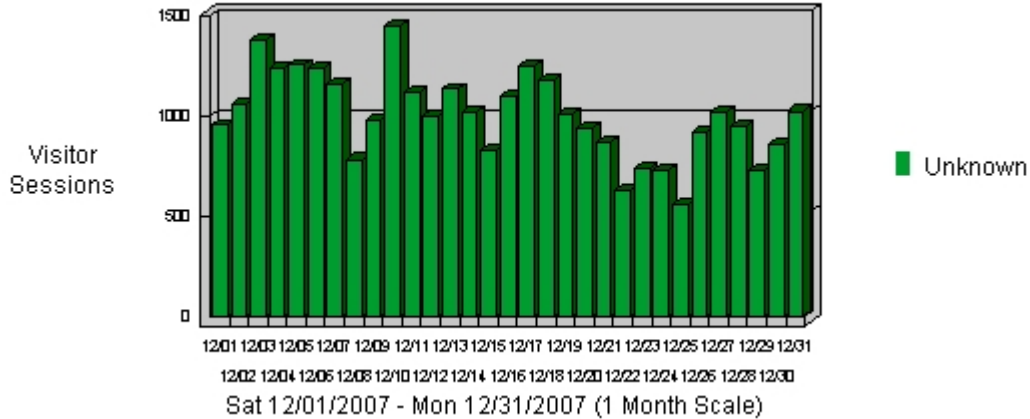

### General Statistics

The Visitor Profile by Regions graph identifies the general location of the visitors to your Web site. The General Statistics table includes statistics on the total activity for this web site during the designated time frame.

#### Statistics

Report Range: 12/01/2007 00:00:00 - 12/31/2007 23:59:59

<b>Hits</b>	Entire Site (Successful)	545,611
	Average Per Day	17,600
	Home Page	16,385
<b>Page Views</b>	Page Views (Impressions)	64,143
	Average Per Day	2,080
	Document Views	64,139
<b>Visitor Sessions</b>	Visitor Sessions	31,118
	Average Per Day	1,003
	Average Visitor Session Length	00:10:51
	International Visitor Sessions	0%
	Visitor Sessions of Unknown Origin	100%
	Visitor Sessions from United States	0%
<b>Visitors</b>	Unique Visitors	15,068
	Visitors Who Visited Once	12,346