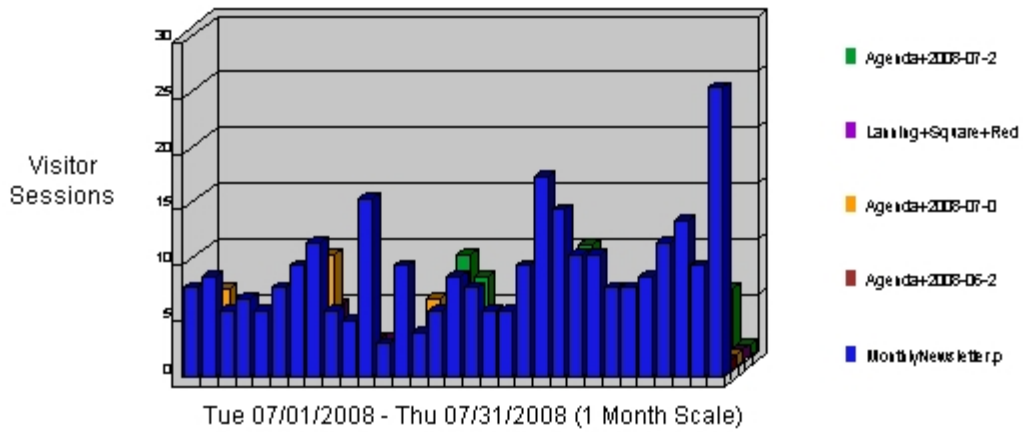

Most Downloaded File Types