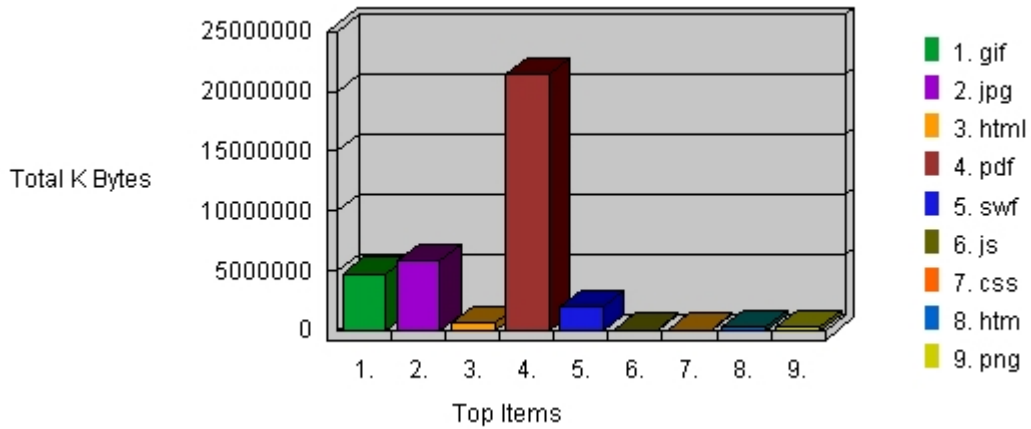

Most Downloaded Files

Most Downloaded File Types

Most Downloaded File Types

	File type	Files	K Bytes Transferred
1	gif	245,641	4,725,014
2	jpg	99,960	5,811,455
3	html	49,707	605,961
4	pdf	34,369	21,432,573
5	swf	19,642	1,947,919
6	js	16,254	52,013
7	css	15,549	7,309
8	htm	12,531	323,479
9	png	8,354	263,618
10	bmp	663	195,083
11	xls	222	85,753
12	doc	53	20,610
13	pub	5	614
Total Files & K Bytes Transferred		502,950	35,471,396