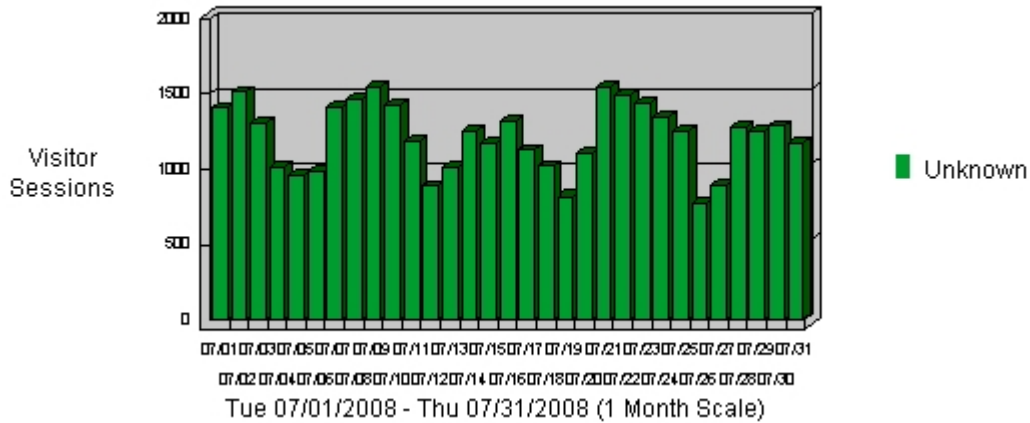

Web Report for

Camden

Report Range: 07/01/2008 00:00:00 - 07/31/2008 23:59:59
Generated On Saturday August 02, 2008 - 01:45:32

General Statistics

The Visitor Profile by Regions graph identifies the general location of the visitors to your Web site. The General Statistics table includes statistics on the total activity for this web site during the designated time frame.

Visitor Profile by Regions

Statistics

Report Range: 07/01/2008 00:00:00 - 07/31/2008 23:59:59

Hits	Entire Site (Successful)	695,841
	Average Per Day	22,446
	Home Page	20,912
Page Views	Page Views (Impressions)	78,769
	Average Per Day	2,549
	Document Views	78,764
Visitor Sessions	Visitor Sessions	37,689
	Average Per Day	1,215
	Average Visitor Session Length	00:16:48
	International Visitor Sessions	0%
	Visitor Sessions of Unknown Origin	100%
	Visitor Sessions from United States	0%
Visitors	Unique Visitors	19,504
	Visitors Who Visited Once	16,412
	Visitors Who Visited More Than Once	3,092