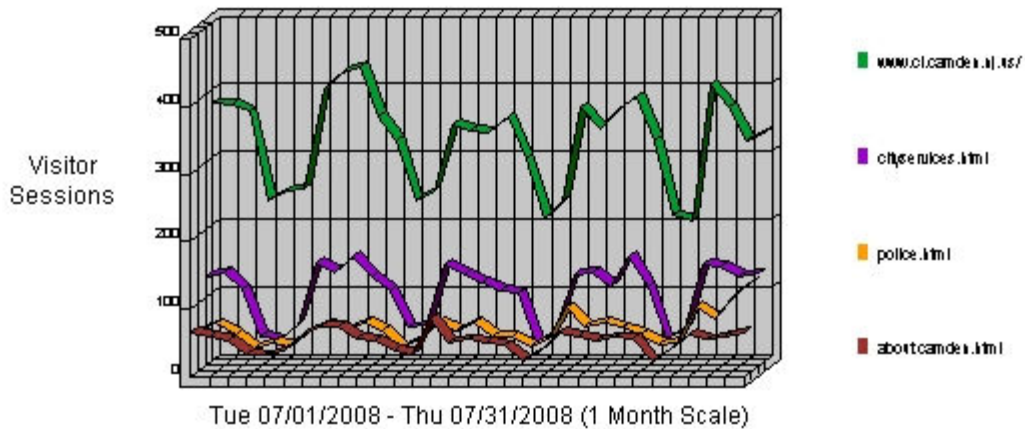

Most Requested Pages ?

	Pages	Views	% of Total Views	Visitor Sessions	Avg. Time Viewed
1	City of Camden New Jersey http://www.ci.camden.nj.us/	20,912	26.55%	10,067	00:01:46
2	City of Camden New Jersey http://www.ci.camden.nj.us/cityservices.html	4,053	5.14%	3,360	00:00:58
3	Police Department - City of Camden http://www.ci.camden.nj.us/departments/police.html	2,230	2.83%	1,932	00:01:29
4	City of Camden New Jersey http://www.ci.camden.nj.us/about_camden.html	1,882	2.38%	1,616	00:01:09
5	City of Camden New Jersey http://www.ci.camden.nj.us/attractions/main.html	1,450	1.84%	1,223	00:01:10
6	City of Camden New Jersey http://www.ci.camden.nj.us/events.html	1,323	1.67%	1,172	00:01:16
7	City of Camden New Jersey http://www.ci.camden.nj.us/contact.html	1,298	1.64%	1,157	00:02:29
8	City of Camden New Jersey http://www.ci.camden.nj.us/business/bid.html	1,282	1.62%	1,202	00:04:17
9	City of Camden New Jersey http://www.ci.camden.nj.us/business.html	1,186	1.5%	1,076	00:01:17
10	City of Camden New Jersey http://www.ci.camden.nj.us/city/municipalcourt.html	1,159	1.47%	1,032	00:02:45
11	City of Camden New Jersey http://www.ci.camden.nj.us/attractions/aquariumtest.html	1,125	1.42%	1,017	00:03:13
12	City of Camden New Jersey http://www.ci.camden.nj.us/economic.html	1,068	1.35%	959	00:01:18
13	City of Camden New Jersey http://www.ci.camden.nj.us/departments/fire.html	937	1.18%	884	00:03:00
14	City of Camden New Jersey http://www.ci.camden.nj.us/history/postcard_photogallery.html	784	0.99%	689	00:04:09
15	City of Camden New Jersey http://www.ci.camden.nj.us/attractions/tweeter.html	770	0.97%	697	00:05:08
16	City of Camden New Jersey http://www.ci.camden.nj.us/city/mayor_office.html	719	0.91%	662	00:02:41
17	Police Department - City of Camden http://www.ci.camden.nj.us/departments/cpdweb/PDcontact.html	648	0.82%	608	00:03:00
18	City of Camden New Jersey http://www.ci.camden.nj.us/departments/bus-personnel.html	594	0.75%	525	00:04:15
19	City of Camden New Jersey http://www.ci.camden.nj.us/history/historymain.html	573	0.72%	520	00:01:53