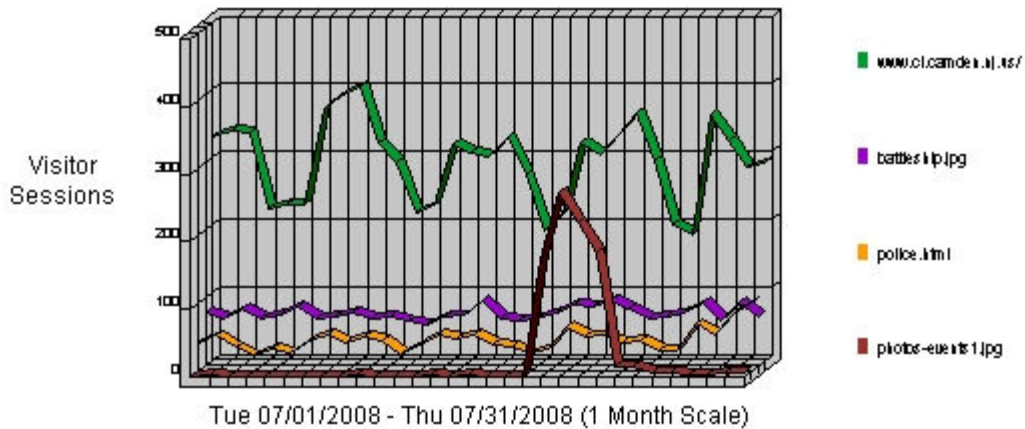

Top Entry Requests

	File	% of Total	Visitor Sessions
1	City of Camden New Jersey http://www.ci.camden.nj.us/	24.18%	9,115
2	http://www.ci.camden.nj.us/images/battleship.jpg	6.29%	2,374
3	Police Department - City of Camden http://www.ci.camden.nj.us/departments/police.html	3.78%	1,428
4	http://www.ci.camden.nj.us/images/photos-events1.jpg	2.48%	936
5	City of Camden New Jersey http://www.ci.camden.nj.us/business/bid.html	1.98%	750
6	City of Camden New Jersey http://www.ci.camden.nj.us/attractions/aquariumtest.html	1.96%	742
7	City of Camden New Jersey http://www.ci.camden.nj.us/departments/fire.html	1.59%	601
8	City of Camden New Jersey http://www.ci.camden.nj.us/city/municipalcourt.html	1.53%	578
9	City of Camden New Jersey http://www.ci.camden.nj.us/history/postcard_photogallery.html	1.49%	565
10	http://www.ci.camden.nj.us/images/home-title.gif	1.18%	447
11	City of Camden New Jersey http://www.ci.camden.nj.us/attractions/tweeter.html	1.08%	408
12	City of Camden New Jersey http://www.ci.camden.nj.us/cityservices.html	0.96%	365
13	http://www.ci.camden.nj.us/images/Tunnel1063.jpg	0.91%	343
14	http://www.ci.camden.nj.us/citysite.js	0.69%	261
15	City of Camden New Jersey http://www.ci.camden.nj.us/city/municipalcourtgeneral_descript.html	0.66%	250
16	City of Camden New Jersey http://www.ci.camden.nj.us/departments/bus-personnel.html	0.62%	235
17	City of Camden New Jersey http://www.ci.camden.nj.us/departments/postinganddistributionlicense.html	0.61%	233
18	City of Camden New Jersey http://www.ci.camden.nj.us/city/mayor_office.html	0.6%	227
19	City of Camden New Jersey http://www.ci.camden.nj.us/departments/birthcertificate.html	0.58%	221
20	http://www.ci.camden.nj.us/images/nav_city.gif	0.53%	202
Total For the Requests Above		53.81%	20,281

Most Downloaded Files