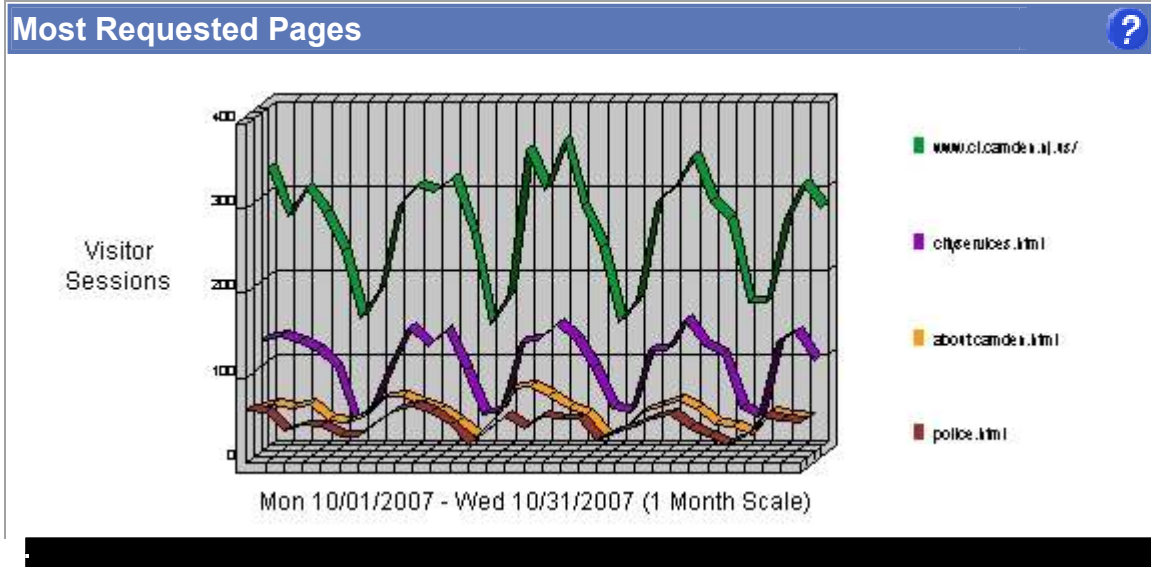

Web Report for

Camden

Report Range: 10/01/2007 00:00:00 - 10/31/2007 23:59:59
Generated On Friday November 02, 2007 - 03:19:49

General Statistics

The Visitor Profile by Regions graph identifies the general location of the visitors to your Web site. The General Statistics table includes statistics on the total activity for this web site during the designated time frame.

Visitor Profile by Regions

Statistics

Report Range: 10/01/2007 00:00:00 - 10/31/2007 23:59:59

Hits	Entire Site (Successful)	616,627
	Average Per Day	19,891
	Home Page	19,139
Page Views	Page Views (Impressions)	65,205
	Average Per Day	2,112
	Document Views	65,204
Visitor Sessions	Visitor Sessions	32,154
	Average Per Day	1,037
	Average Visitor Session Length	00:08:19
	International Visitor Sessions	0%
	Visitor Sessions of Unknown Origin	100%
	Visitor Sessions from United States	0%
Visitors	Unique Visitors	15,134
	Visitors Who Visited Once	12,257

Most Requested Pages

This section identifies the most popular web site pages and how often they were accessed. The average time a visitor spends viewing a page is also indicated in the table.

Most Requested Pages