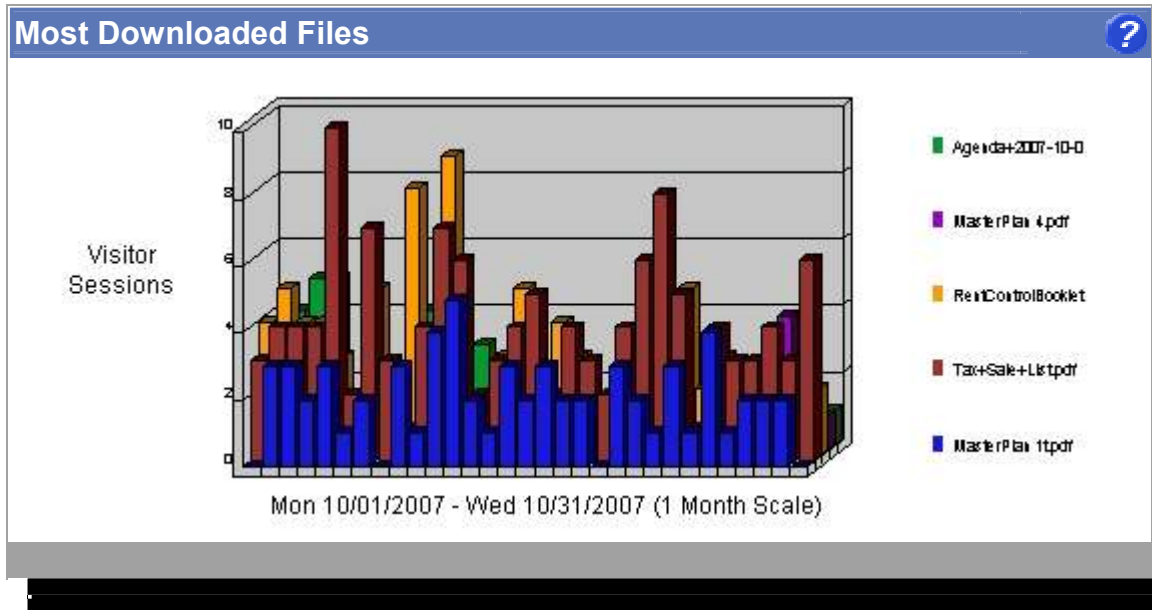

48	City of Camden New Jersey http://www.ci.camden.nj.us/departments/personnel_toc.htm	215	0.32%	160	00:01:49
49	City of Camden New Jersey http://www.ci.camden.nj.us/city/council_agenda.html	212	0.32%	185	00:02:34
50	City of Camden New Jersey http://www.ci.camden.nj.us/departments/EOM.html	209	0.32%	181	00:01:48
Subtotal For the Page Views Above		48,378	74.19%	N/A	N/A
Total For the Log File		65,204	100%	N/A	N/A

Most Downloaded Files

	File	No. of Downloads	% of Total Downloads	Session Downloads
1	http://www.ci.camden.nj.us/city/Agenda+2007-10-09.pdf	1,630	6.69%	38
2	http://www.ci.camden.nj.us/economic/masterplan/MasterPlan_4.pdf	1,539	6.31%	27
3	http://www.ci.camden.nj.us/departments/forms/RentControlBooklet.pdf	838	3.44%	89
4	http://www.ci.camden.nj.us/departments/Tax+Sale+List.pdf	716	2.93%	127
5	http://www.ci.camden.nj.us/economic/masterplan/MasterPlan_1t.pdf	687	2.82%	63
6	http://www.ci.camden.nj.us/departments/GATEWAYRED+PLAN.pdf	667	2.73%	93
7	http://www.ci.camden.nj.us/economic/CamdenPlan.FinalText.4-28-05.pdf	599	2.45%	46
8	http://www.ci.camden.nj.us/departments/COOPERPLAZA-REDPLAN3-1.pdf	476	1.95%	52
9	http://www.ci.camden.nj.us/economic/masterplan/SummaryReport_1.pdf	442	1.81%	57
10	http://www.ci.camden.nj.us/departments/DOWNTOWN-STUDY.pdf	424	1.74%	47
11	http://www.ci.camden.nj.us/departments/ROSEDALE-STUDY3-Cover.pdf	410	1.68%	37
12	http://www.ci.camden.nj.us/city/Agenda+2007-10-23.pdf	407	1.67%	40
13	http://www.ci.camden.nj.us/city/Agenda+2007-09-11.pdf	400	1.64%	20
14	http://www.ci.camden.nj.us/departments/LANNINGSQUARE-STUDY3.5.pdf	400	1.64%	25
15	http://www.ci.camden.nj.us/events/eventschedule.pdf	354	1.45%	275
16	http://www.ci.camden.nj.us/departments/forms/Website+Form+n+Vital+rev+8+06+(3).pdf	339	1.39%	217
17	http://www.ci.camden.nj.us/departments/FormEmploymentApplication.pdf	298	1.22%	213
18	http://www.ci.camden.nj.us/departments/gatewaystudy.pdf	293	1.2%	46
19	http://www.ci.camden.nj.us/departments/RED+PLAN+3.pdf	286	1.17%	31
20	http://www.ci.camden.nj.us/departments/LANNINGSQUARE-REDPLAN_WEB_FINAL.pdf	269	1.1%	51
Total For the Files Above		11,474	47.1%	N/A