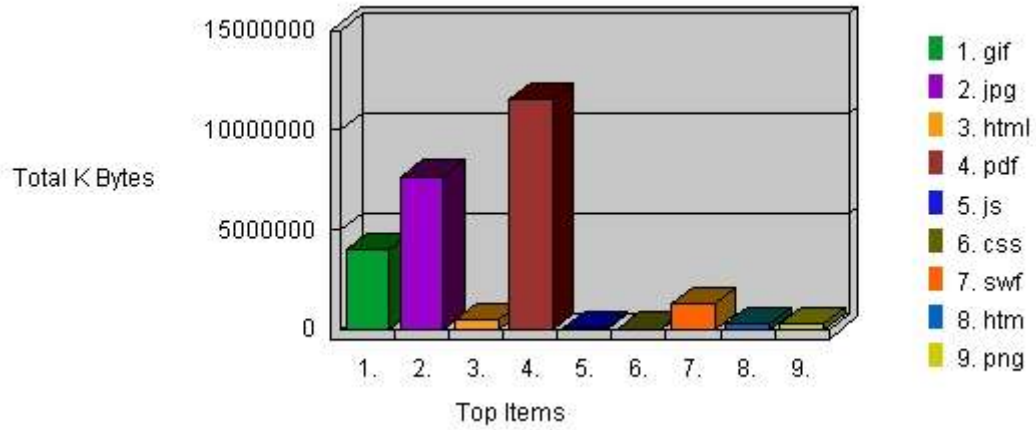

Most Downloaded File Types

Most Downloaded File Types

	File type	Files	K Bytes Transferred
1	gif	223,117	4,014,317
2	jpg	81,449	7,669,593
3	html	39,851	497,695
4	pdf	23,149	11,520,854
5	js	14,871	47,949
6	css	14,750	6,938
7	swf	13,715	1,303,660
8	htm	9,862	247,031
9	png	7,226	232,808
10	xls	86	48,241
11	doc	48	14,565
12	bmp	18	5,367
13	pub	2	123
Total Files & K Bytes Transferred		428,144	25,609,134