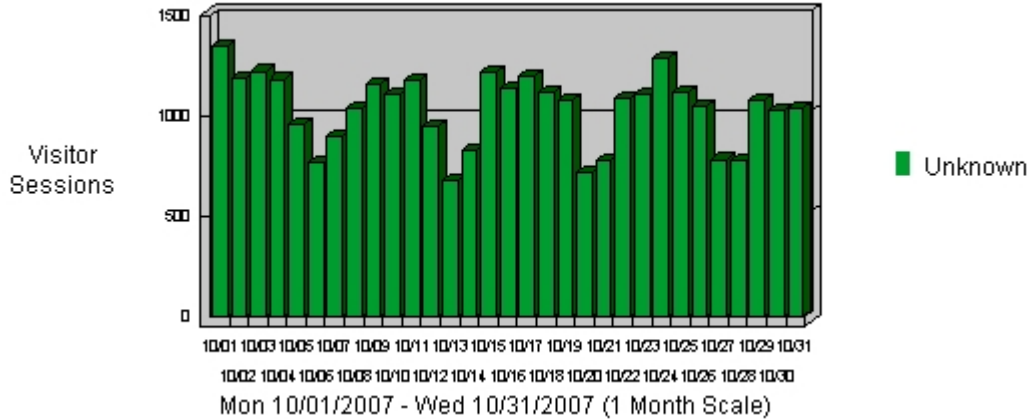

Web Report for

Camden

Report Range: 10/01/2007 00:00:00 - 10/31/2007 23:59:59
Generated On Friday November 02, 2007 - 03:19:49

General Statistics

The Visitor Profile by Regions graph identifies the general location of the visitors to your Web site. The General Statistics table includes statistics on the total activity for this web site during the designated time frame.

Visitor Profile by Regions

Statistics

Report Range: 10/01/2007 00:00:00 - 10/31/2007 23:59:59

Hits	Entire Site (Successful)	616,627
	Average Per Day	19,891
	Home Page	19,139
Page Views	Page Views (Impressions)	65,205
	Average Per Day	2,112
	Document Views	65,204
Visitor Sessions	Visitor Sessions	32,154
	Average Per Day	1,037
	Average Visitor Session Length	00:08:19
	International Visitor Sessions	0%
	Visitor Sessions of Unknown Origin	100%
	Visitor Sessions from United States	0%
Visitors	Unique Visitors	15,134
	Visitors Who Visited Once	12,257

Most Requested Pages

This section identifies the most popular web site pages and how often they were accessed. The average time a visitor spends viewing a page is also indicated in the table.

Most Requested Pages